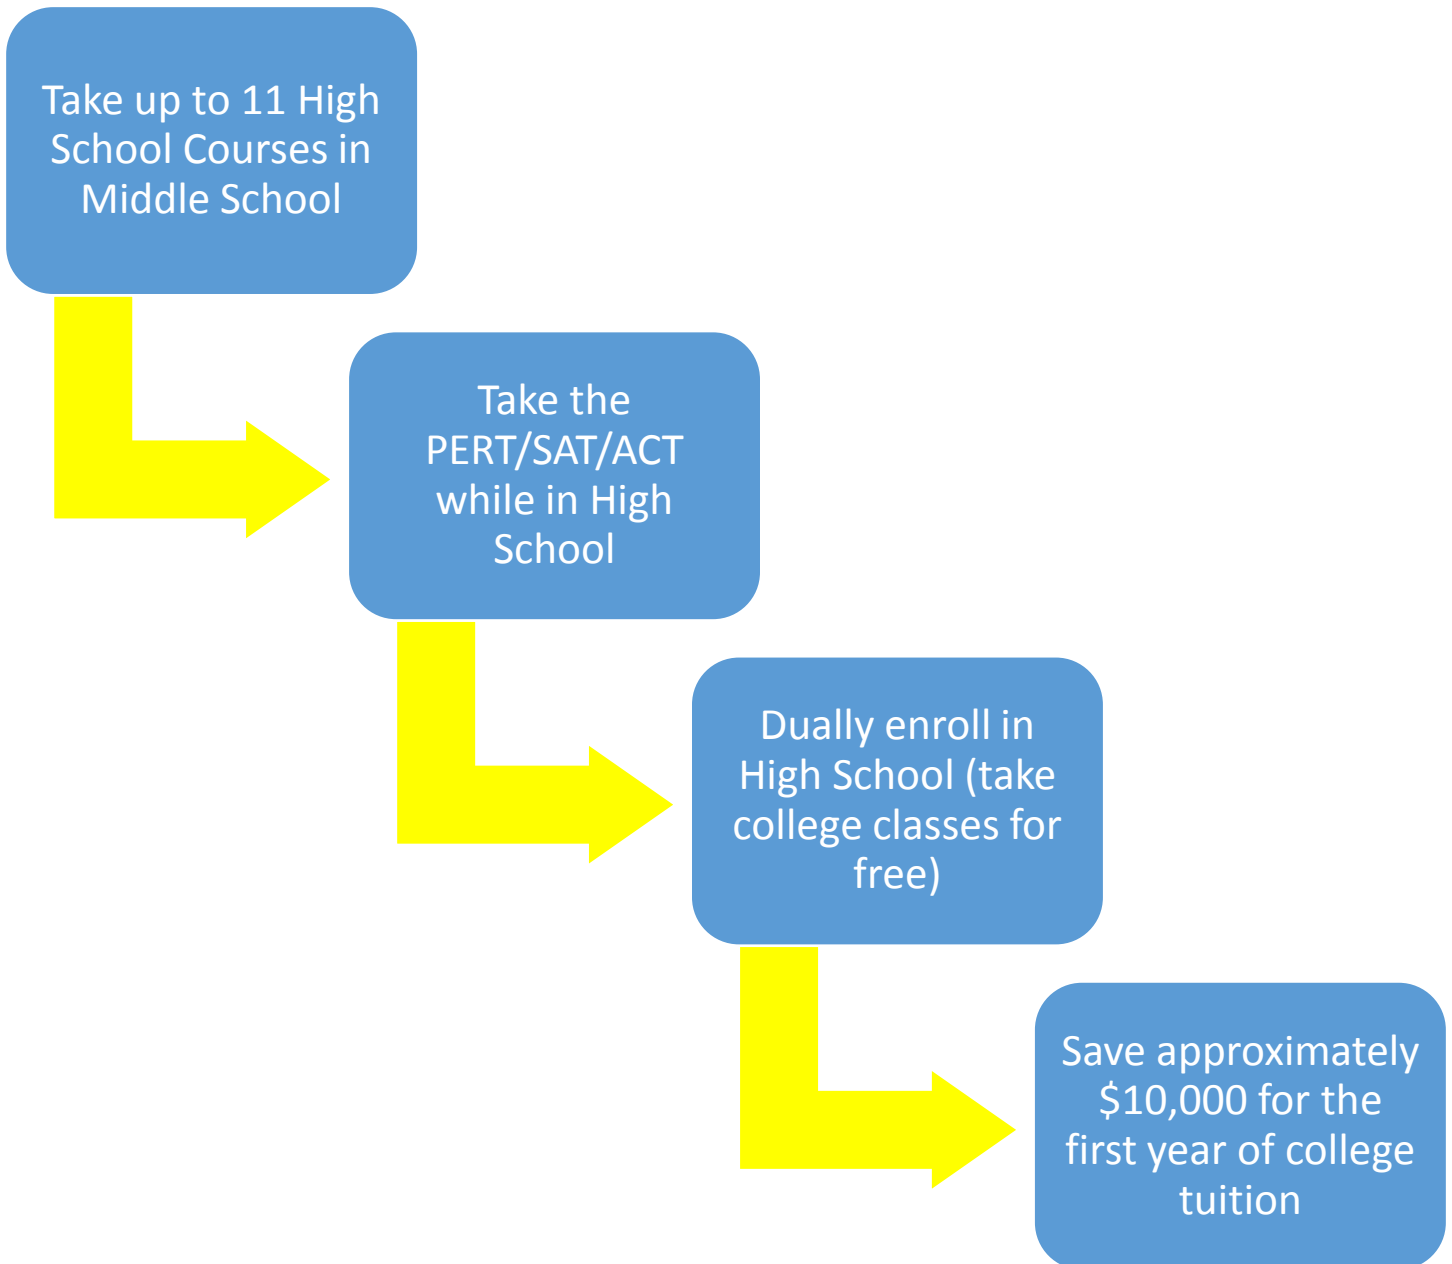

BEAR LAKES MIDDLE SCHOOL ACCELERATION FLOW CHART

- ✓ More than 50% of students matriculate from 8th Grade with one or more High School credit.
- ✓ Students can earn High School credit and Industry Certification in 6th Grade.
- ✓ For more information, contact us at (561)615-7701.